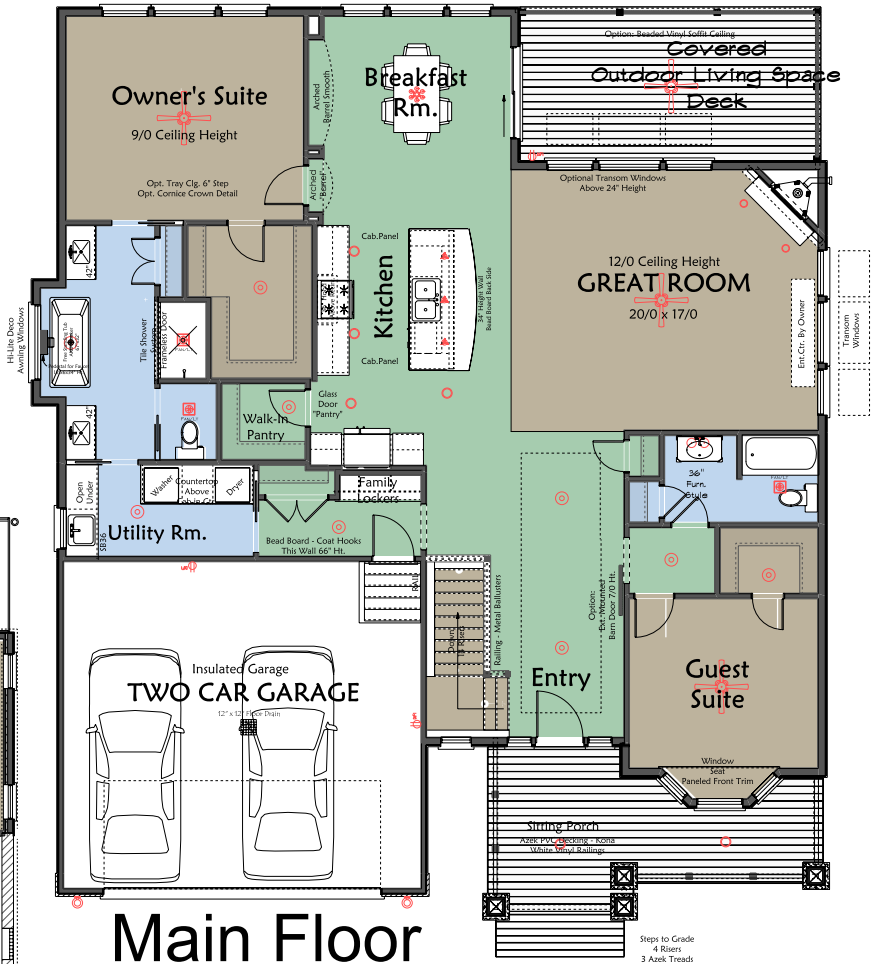

## LANDMARK HOMES

DREAM • DESIGN • BUILD • EST. 2006

**FRONT**

**Main Floor**

**Garden Level**

**AREA DATA**

Total Living Area – As Built

**1,968**

1968 Main Floor  
 931 Garden Level  
 OPTIONAL GARDEN LEVEL IS NOT INCLUDED IN THE TOTAL S.F.

Every LANDMARK home is an original design to match your lifestyle "True" Custom Design Development is Included with Every LANDMARK Home at No Charge to You