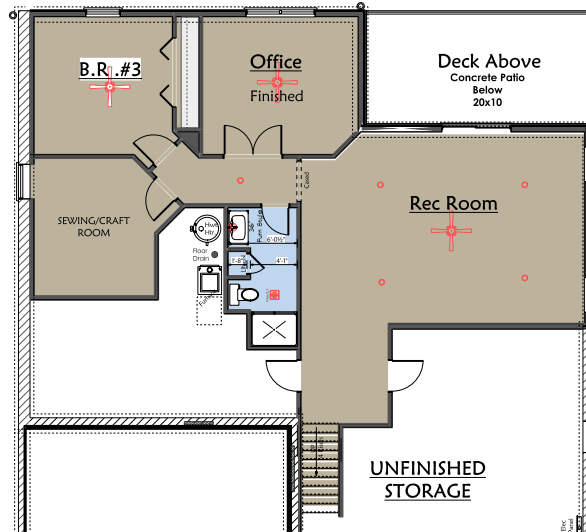

## LANDMARK HOMES

DREAM • DESIGN • BUILD • EST. 2006

**FRONT**

**Main Floor**

**Garden Level**

**AREA DATA**

Total Living Area – As Built

**1,968**

1968 Main Floor  
 931 Garden Level  
 OPTIONAL GARDEN LEVEL IS NOT INCLUDED IN THE TOTAL S.F.

Every LANDMARK home is an original design to match your lifestyle "True" Custom Design Development is Included with Every LANDMARK Home at No Charge to You