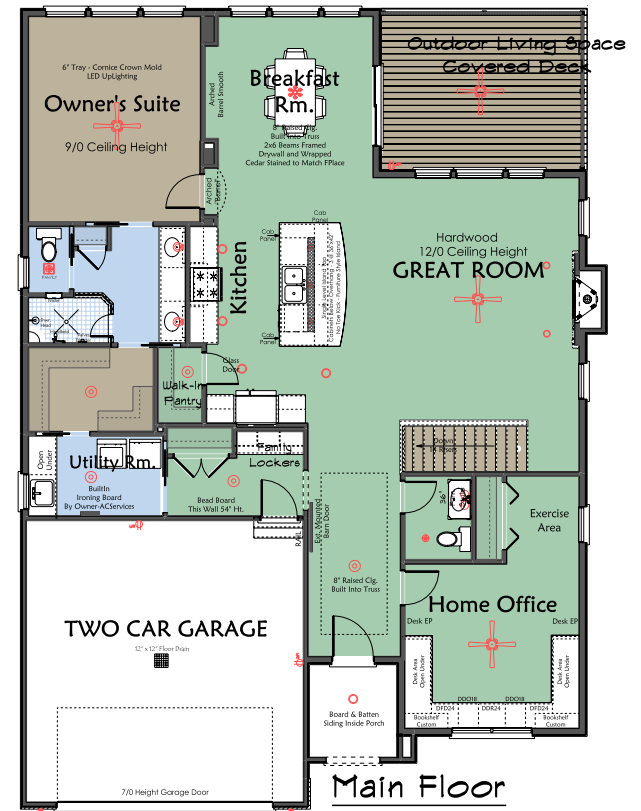

BORDEAUX 3980

MEADOWVIEW
 landmarkhomesmedina.com
 330-571-8100
 SALES@LANDMARKHOMES.BIZ

LANDMARK HOMES

DREAM • DESIGN • BUILD • EST. 2006

AREA DATA

Total Living Area – As Built

1,712

GARDEN LEVEL NOT INCLUDED IN TOTAL
 913 Garden Level