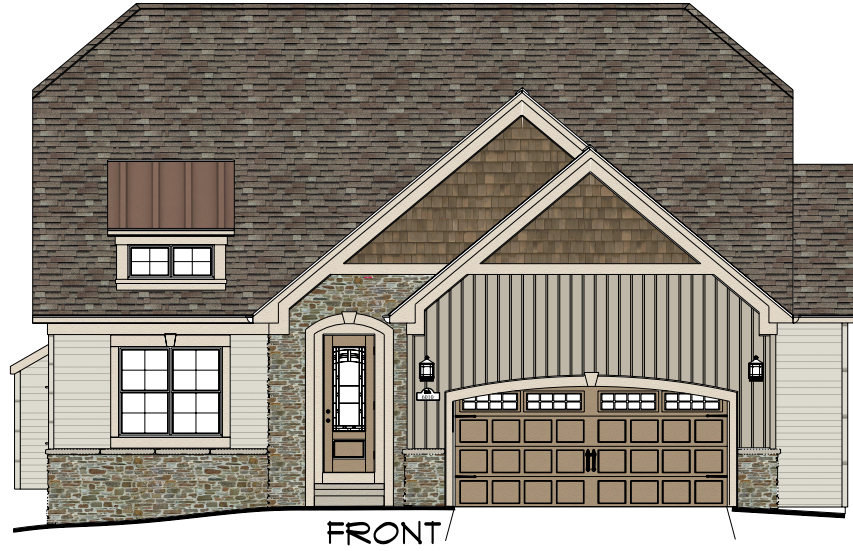

BORDEAUX 3980

MEADOWVIEW
 landmarkhomesmedina.com
 330-571-8100
 SALES@LANDMARKHOMES.BIZ

LANDMARK HOMES

DREAM • DESIGN • BUILD • EST. 2006

AREA DATA

Total Living Area – As Built

1,712

GARDEN LEVEL NOT INCLUDED IN TOTAL
 913 Garden Level

Every LANDMARK home is an original design to match your lifestyle "True" Custom Design Development is Included with Every LANDMARK Home at No Charge to You

COPYRIGHT
 Friday, February 2, 2024