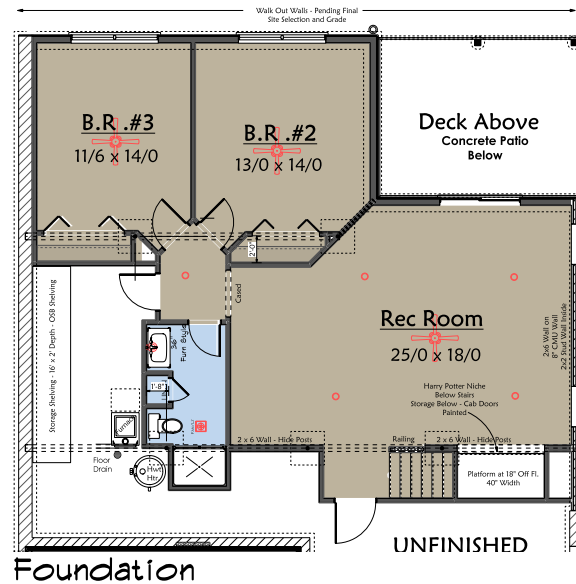

BORDEAUX 3980

MEADOWVIEW
 landmarkhomesmedina.com
 330-571-8100
 SALES@LANDMARKHOMES.BIZ

LANDMARK HOMES

DREAM • DESIGN • BUILD • EST. 2006

AREA DATA

Total Living Area – As Built

1,712

GARDEN LEVEL NOT INCLUDED IN TOTAL
 913 Garden Level