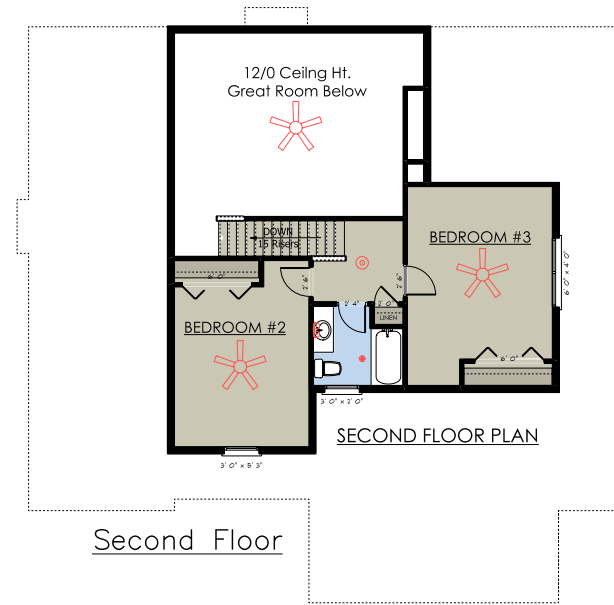

# Hamilton 3972

MEADOWVIEW  
 landmarkhomesmedina.com  
 330-571-8100  
 SALES@LANDMARKHOMES.BIZ

AREA DATA	
Total Living Area – As Built	<b>2265</b>
1694 Main Floor	
571 Second Floor	

Every LANDMARK home is an original design to match your lifestyle "True" Custom Design Development is Included with Every LANDMARK Home at No Charge to You