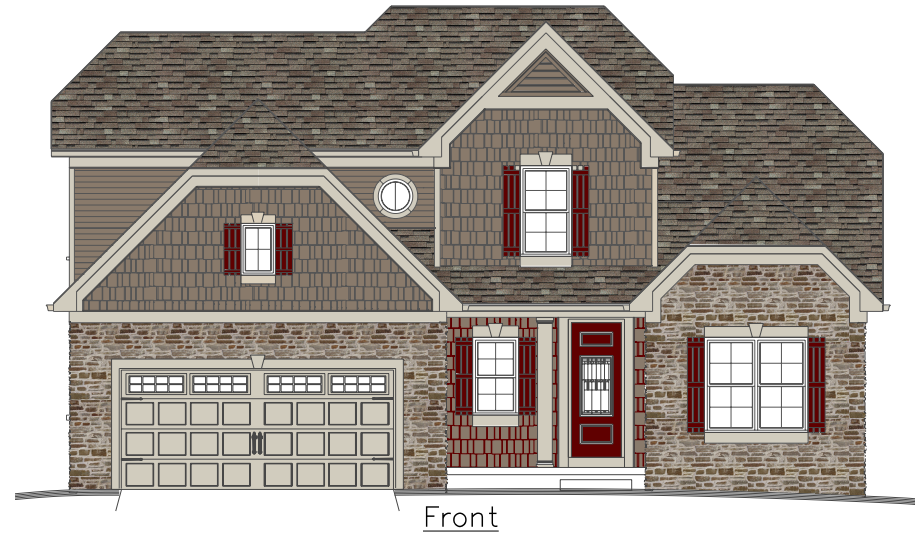

# Hamilton 3972

MEADOWVIEW  
 landmarkhomesmedina.com  
 330-571-8100  
 SALES@LANDMARKHOMES.BIZ

AREA DATA	
Total Living Area – As Built	<b>2265</b>
1694 Main Floor	
571 Second Floor	

Every LANDMARK home is an original design to match your lifestyle "True" Custom Design Development is Included with Every LANDMARK Home at No Charge to You