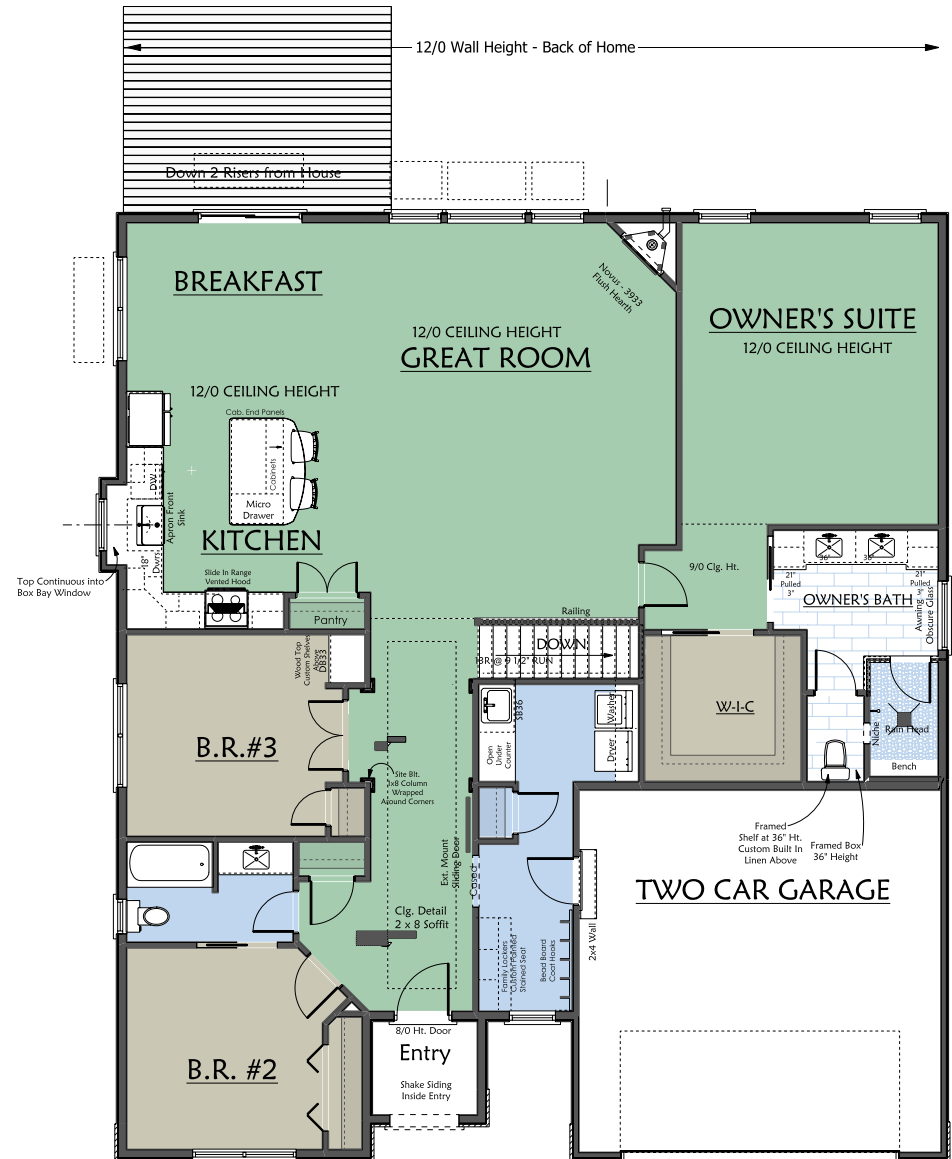

Hamilton LP43

48' X 54-8"

landmarkhomesmedina.com

330-571-8100

SALES@LANDMARKHOMES.BIZ

LANDMARK HOMES

DREAM • DESIGN • BUILD • EST. 2006

Front

AREA DATA

Total Living Area - As Built

2075

2075 Main Floor

Main Floor

Every LANDMARK home is an original design to match your lifestyle "True" Custom Design Development is Included with Every LANDMARK Home at No Charge to You