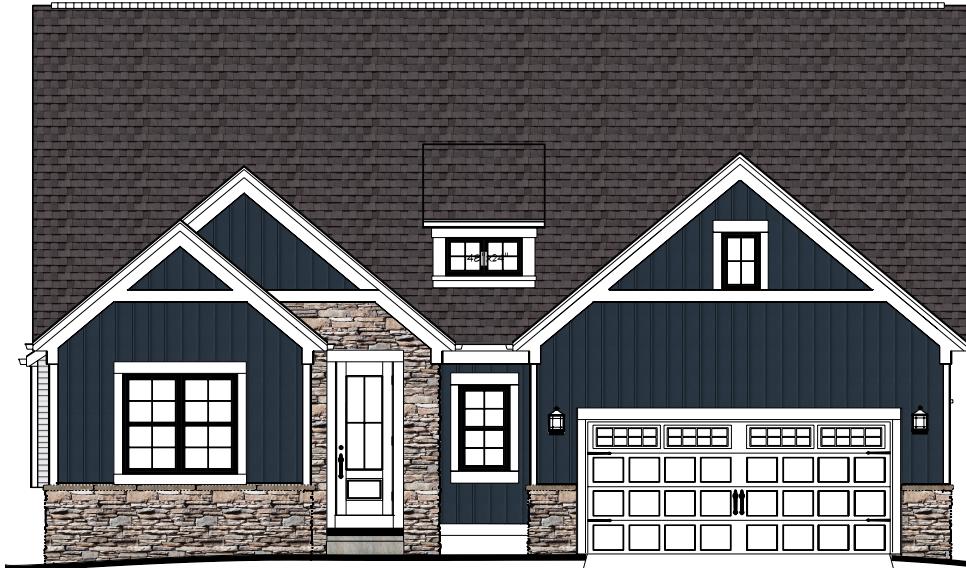

Hamilton LP43

48' X 54-8"

landmarkhomesmedina.com

330-571-8100

SALES@LANDMARKHOMES.BIZ

LANDMARK HOMES

DREAM • DESIGN • BUILD • EST. 2006

Front

AREA DATA

Total Living Area - As Built

2075

2075 Main Floor

Main Floor

Every LANDMARK home is an original design to match your lifestyle "True" Custom Design Development is Included with Every LANDMARK Home at No Charge to You