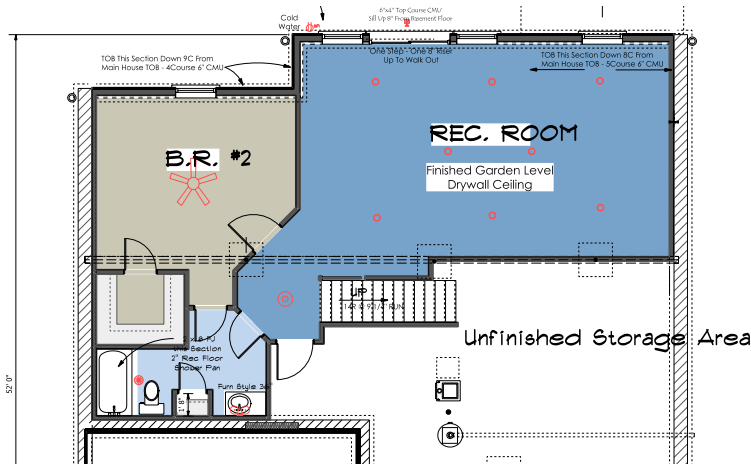

GARDEN LEVEL

AREA DATA

Total Living Area – As Built

1,637

1637 Main Floor
817 GARDEN LEVEL

OPTIONAL GARDEN LEVEL NOT INCLUDED IN THE TOTAL AREA