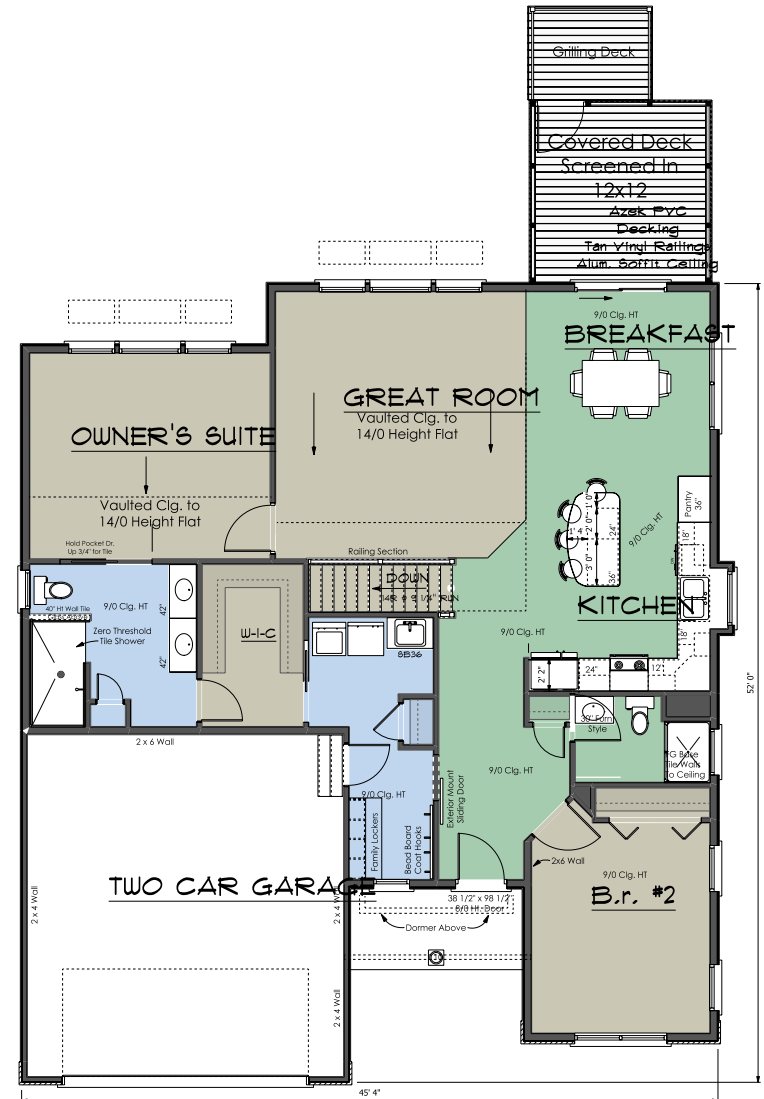

Main Floor

Every LANDMARK home is an original design to match your lifestyle "True" Custom Design Development is included with Every LANDMARK Home at No Charge to You

COPYRIGHT
Friday, February 2, 2024