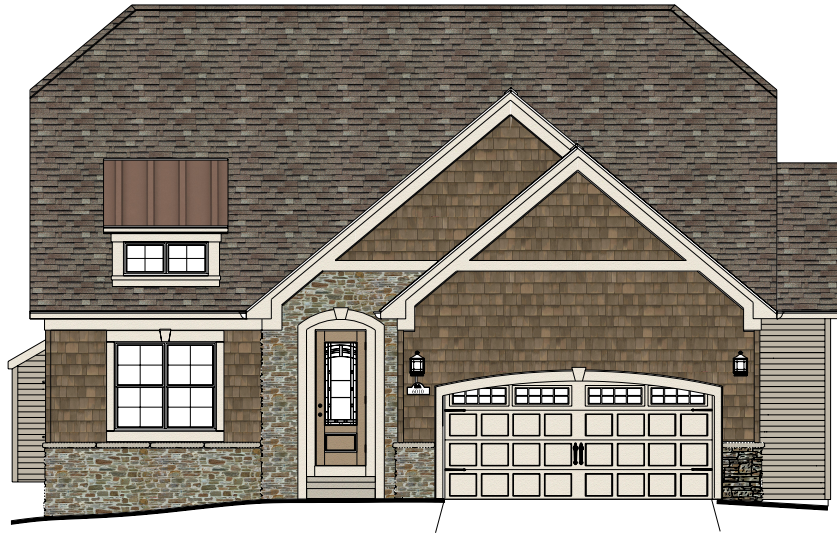

THE BORDEAUX

MEADOWVIEW
 landmarkhomesmedina.com
 330-571-8100
 SALES@LANDMARKHOMES.BIZ

LANDMARK HOMES

DREAM • DESIGN • BUILD • EST. 2006

Garden Level

Main Floor

AREA DATA

Total Living Area – As Built

1,752

1752 Main Floor
 1008 GARDEN LEVEL

OPTIONAL GARDEN LEVEL NOT INCLUDED IN THE TOTAL AREA

Every LANDMARK home is an original design to match your lifestyle "True" Custom Design Development is Included with Every LANDMARK Home at No Charge to You