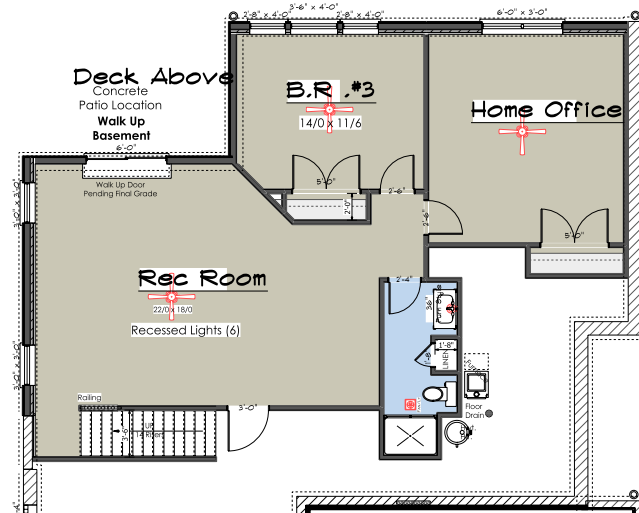

THE BORDEAUX

MEADOWVIEW
 landmarkhomesmedina.com
 330-571-8100
 SALES@LANDMARKHOMES.BIZ

LANDMARK HOMES

DREAM • DESIGN • BUILD • EST. 2006

Garden Level

Main Floor

AREA DATA

Total Living Area – As Built

1,752

1752 Main Floor
 1008 GARDEN LEVEL

OPTIONAL GARDEN LEVEL NOT INCLUDED IN THE TOTAL AREA

Every LANDMARK home is an original design to match your lifestyle "True" Custom Design Development is Included with Every LANDMARK Home at No Charge to You