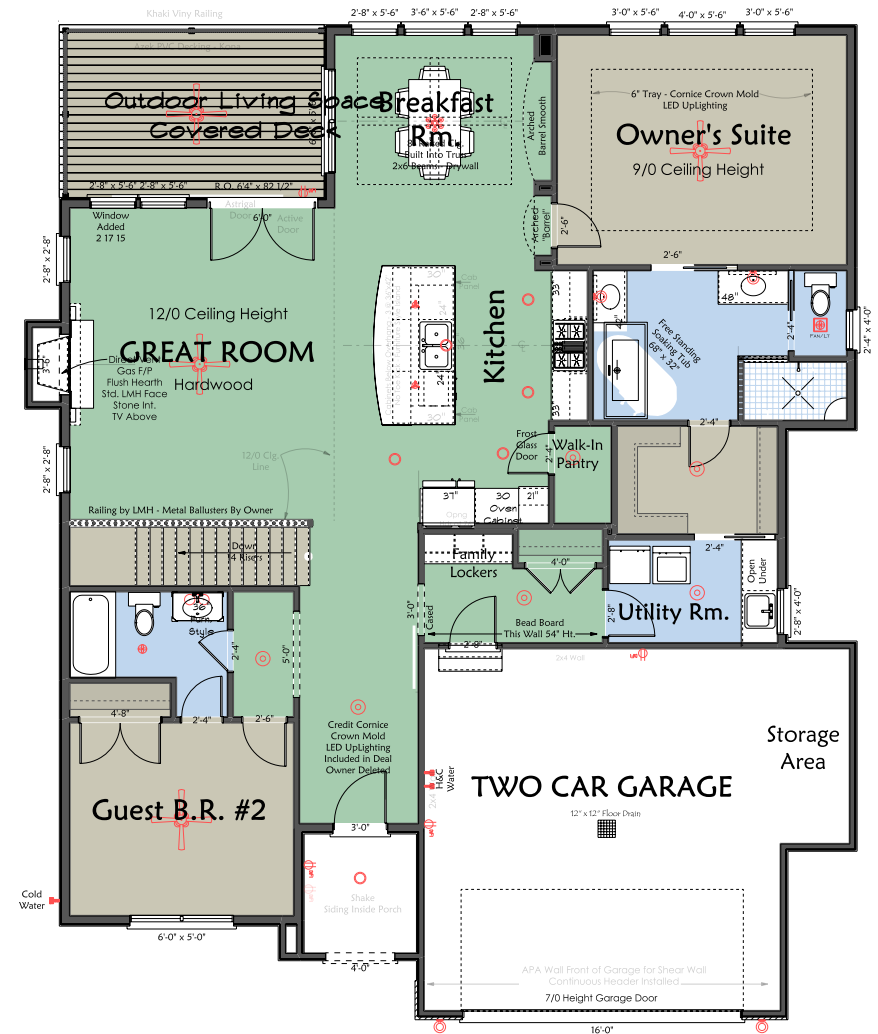

THE BORDEAUX

MEADOWVIEW
 landmarkhomesmedina.com
 330-571-8100
 SALES@LANDMARKHOMES.BIZ

LANDMARK HOMES

DREAM • DESIGN • BUILD • EST. 2006

Garden Level

Main Floor

AREA DATA

Total Living Area – As Built

1,752

1752 Main Floor
 1008 GARDEN LEVEL

OPTIONAL GARDEN LEVEL NOT INCLUDED IN THE TOTAL AREA

Every LANDMARK home is an original design to match your lifestyle "True" Custom Design Development is Included with Every LANDMARK Home at No Charge to You