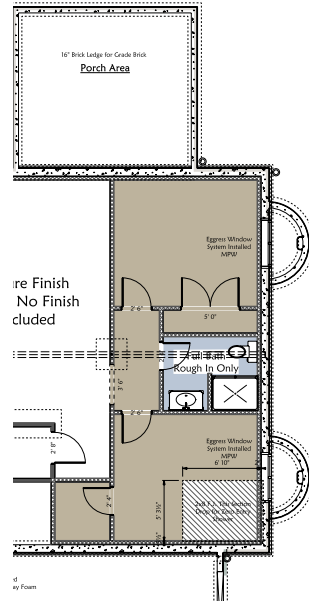

# LANDMARK HOMES

DREAM • DESIGN • BUILD • EST. 2006

Front

Main Floor

Garden Level

### AREA DATA

Total Living Area – As Built

**2662**

2588 Main Floor

496 Opt Garden Lvl

Every LANDMARK home is an original design to match your lifestyle "True" Custom Design Development is Included with Every LANDMARK Home at No Charge to You