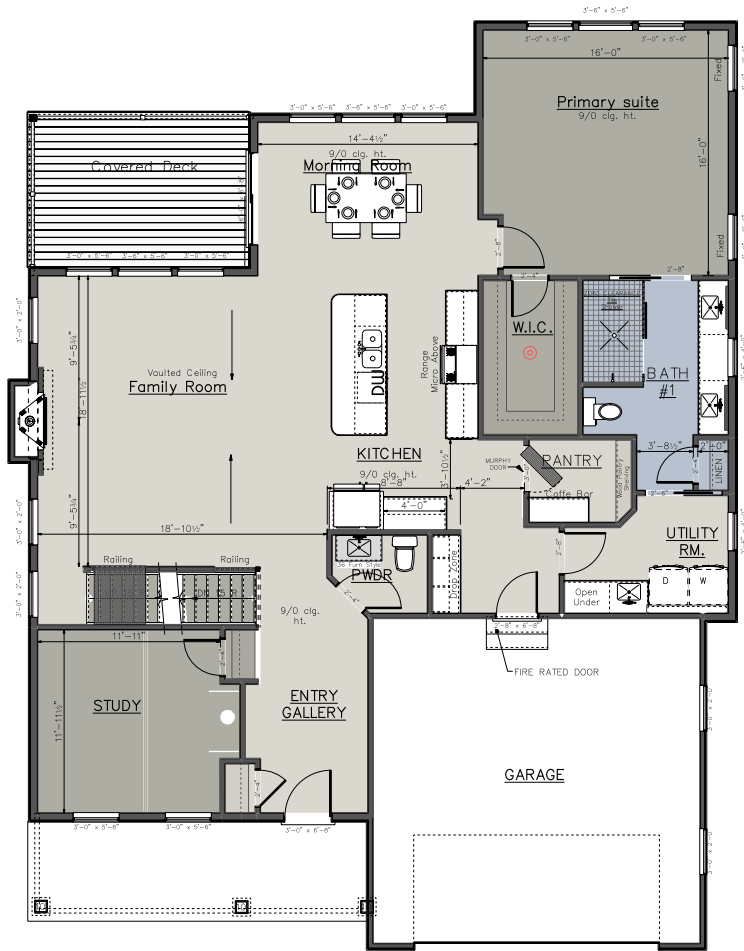

Windsor PMV

44' X 60'-4"
 landmarkhomesmedina.com
 330-571-8100
 SALES@LANDMARKHOMES.BIZ

AREA DATA

Total Living Area – As Built

2410

1700 Main Floor
 710 Second Floor

Every LANDMARK home is an original design to match your lifestyle "True" Custom Design Development is Included with Every LANDMARK Home at No Charge to You