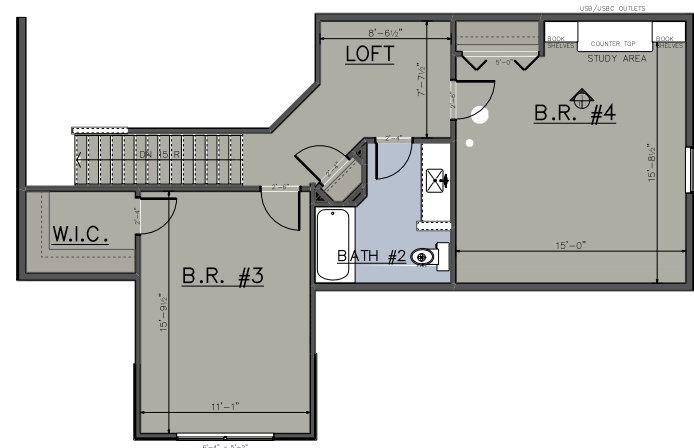

Windsor PMV

44' X 60'-4"
 landmarkhomesmedina.com
 330-571-8100
 SALES@LANDMARKHOMES.BIZ

AREA DATA

Total Living Area – As Built

2410

1700 Main Floor
 710 Second Floor

Every LANDMARK home is an original design to match your lifestyle "True" Custom Design Development is Included with Every LANDMARK Home at No Charge to You