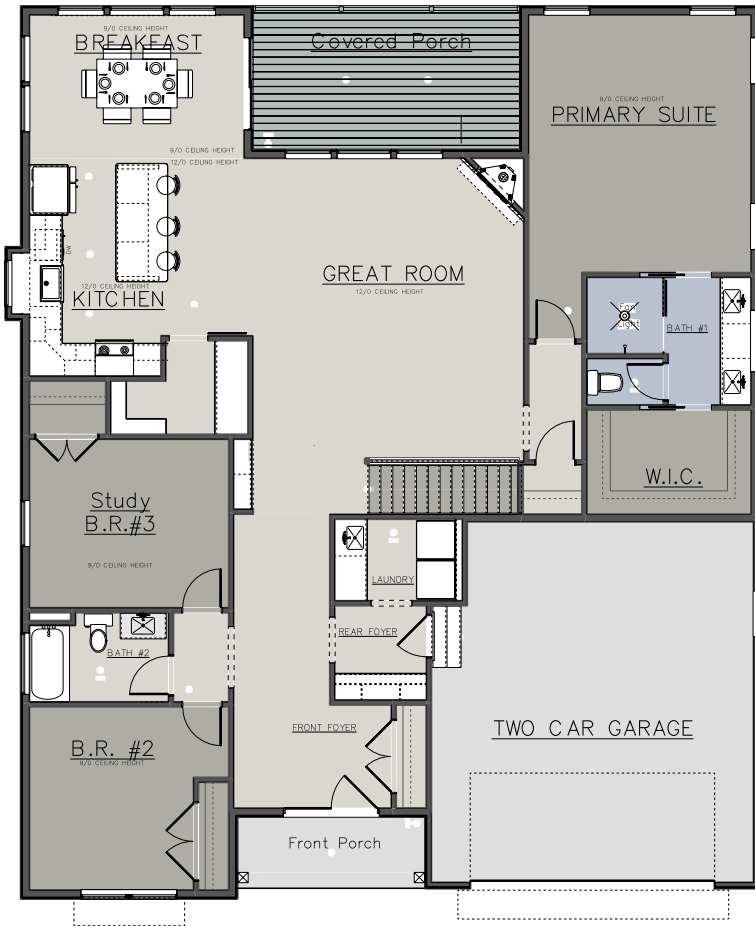

FRONT ELEVATION

MAIN FLOOR

REAR ELEVATION

**AREA DATA**

2,045 Main Floor

Garden Level Finish is Optional Not Included

**2,045 Total Living Area**

- 500 Garage
- 60 Front Cov Porch
- 164 Rear Cov Porch

**LMH Model Home**  
 Meadow View Lot 12 -  
 3129 Blossom Trail Drive  
 Brunswick, OH

COPYRIGHT ● Thursday, July 18, 2024

**Sales Brochure PMV12**

Sales Brochure is Representational  
 Not Part of any Contract Documents  
 Some Colors/Options/Details may have Changed  
 Consult your Sales Representative for As Built Details  
 landmarkhomesmedina.com  
 330-571-8100  
 SALES@LANDMARKHOMES.BIZ